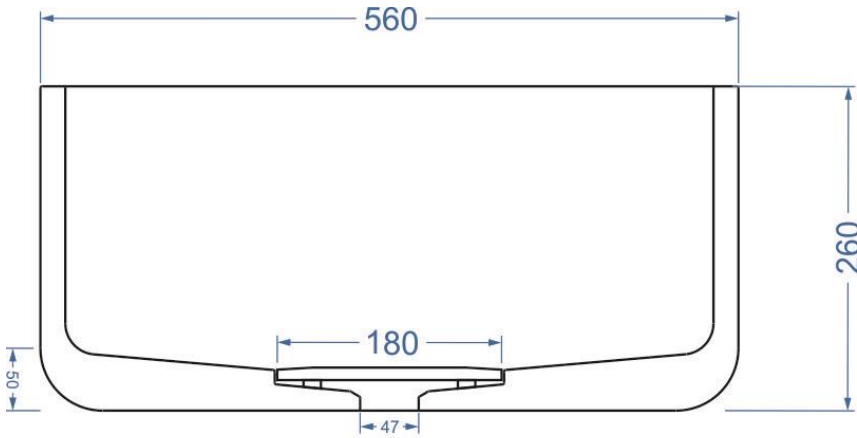

Sizes (mm.)

Eco
Minimum of harmful additives

UV stable
Installation is possible both indoors and outdoors

Waterproof
Coating with a special varnish prevents the absorption of liquids

High strength
Due to the strengthening additives, the products are very strong

Long service life
The service life of concrete products is calculated in decades

Exclusive
Each product has a unique texture and aesthetics