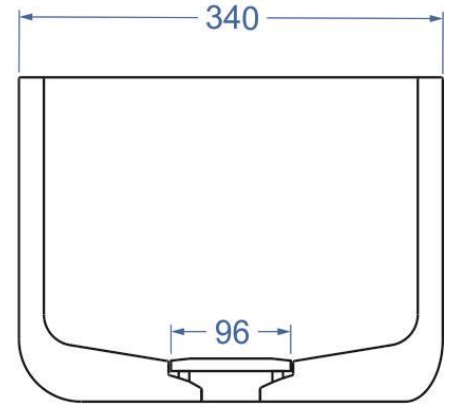

Sizes (mm.)

Eco
Minimum of harmful additives

UV stable
Installation is possible both indoors and outdoors

Waterproof
Coating with a special varnish prevents the absorption of liquids

High strength
Due to the strengthening additives, the products are very strong

Long service life
The service life of concrete products is calculated in decades

Exclusive
Each product has a unique texture and aesthetics