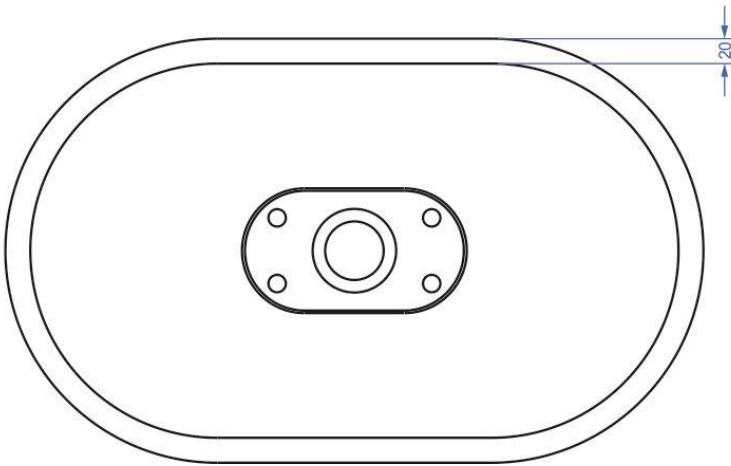

Sizes (mm.)

Eco
Minimum of harmful additives

UV stable
Installation is possible both indoors and outdoors

Waterproof
Coating with a special varnish prevents the absorption of liquids

High strength
Due to the strengthening additives, the products are very strong

Long service life
The service life of concrete products is calculated in decades

Exclusive
Each product has a unique texture and aesthetics