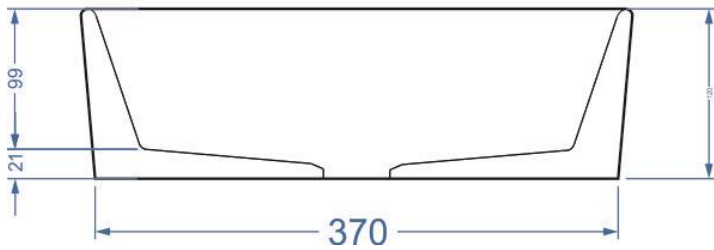

SQUARE

Size: 40/40/12 sm

Weight: 13 kg

The simplicity and balanced proportions of this sink stand out in every bathroom interior.

Colors

Graphit

Grey

Terracotta

Pink

White

It is possible to select the color according to RAL

Sizes (mm.)

Eco

Minimum of harmful additives

UV stable

Installation is possible both indoors and outdoors