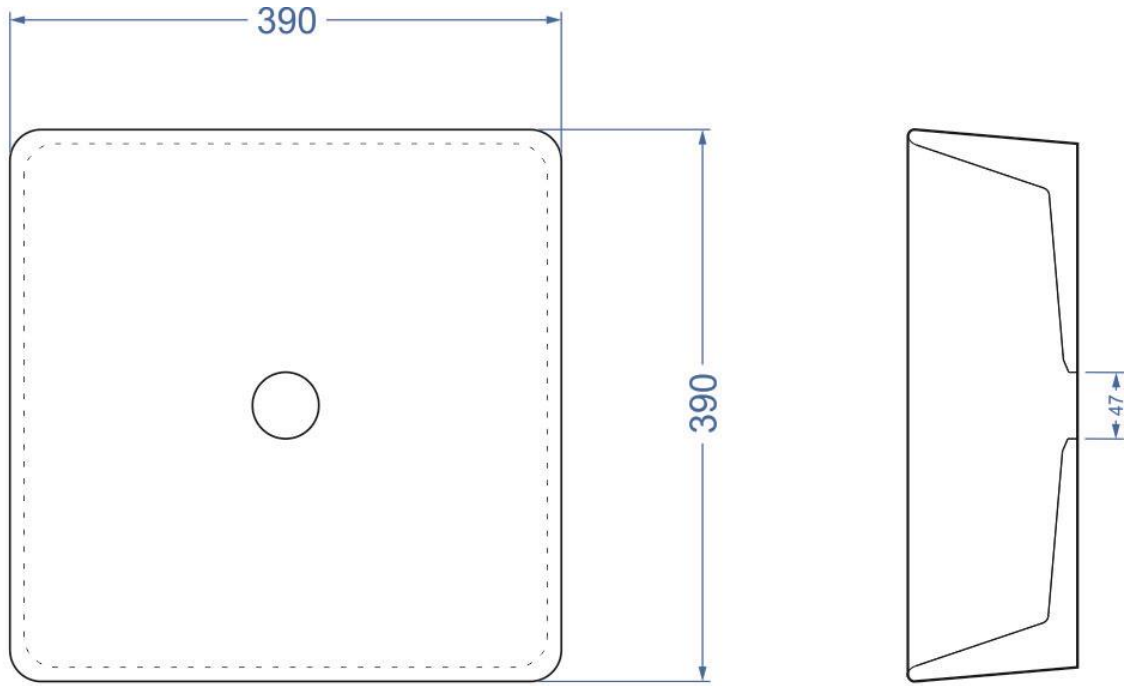

SQUARE

Size: 40/40/12 sm

Weight: 13 kg

The simplicity and balanced proportions of this sink stand out in every bathroom interior.

Colors

Graphit

Grey

Terracotta

Pink

White

It is possible to select the color according to RAL

Sizes (mm.)

Eco

Minimum of harmful additives

UV stable

Installation is possible both indoors and outdoors