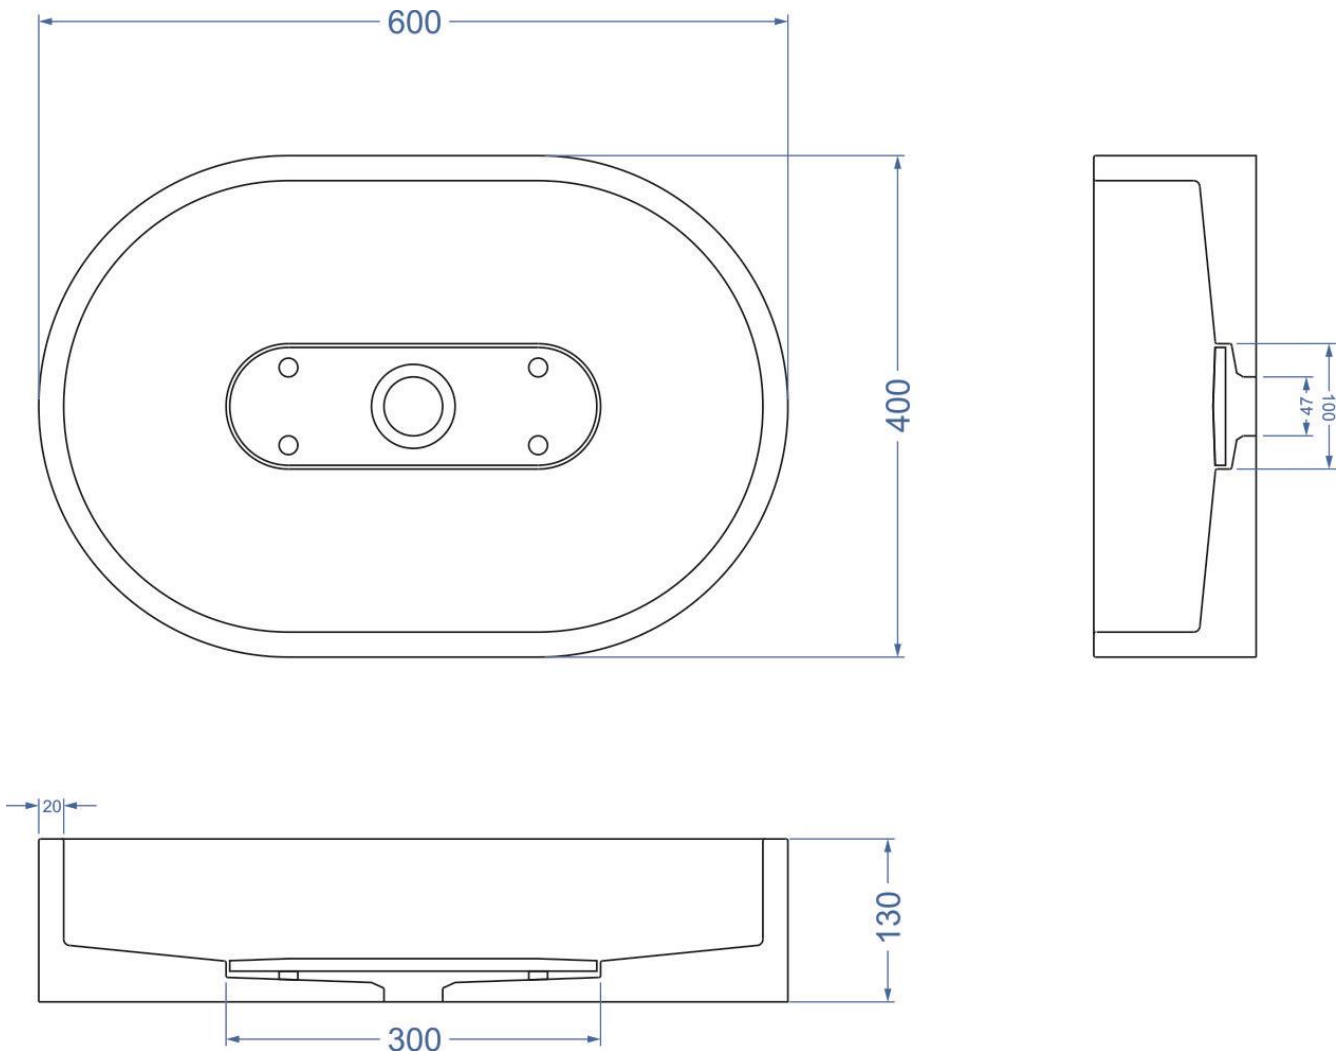

Sizes (mm.)

Eco

Minimum of harmful additives

UV stable

Installation is possible both indoors and outdoors

Waterproof

Coating with a special varnish prevents the absorption of liquids

High strength

Due to the strengthening additives, the products are very strong

Long service life

The service life of concrete products is calculated in decades

Exclusive

Each product has a unique texture and aesthetics