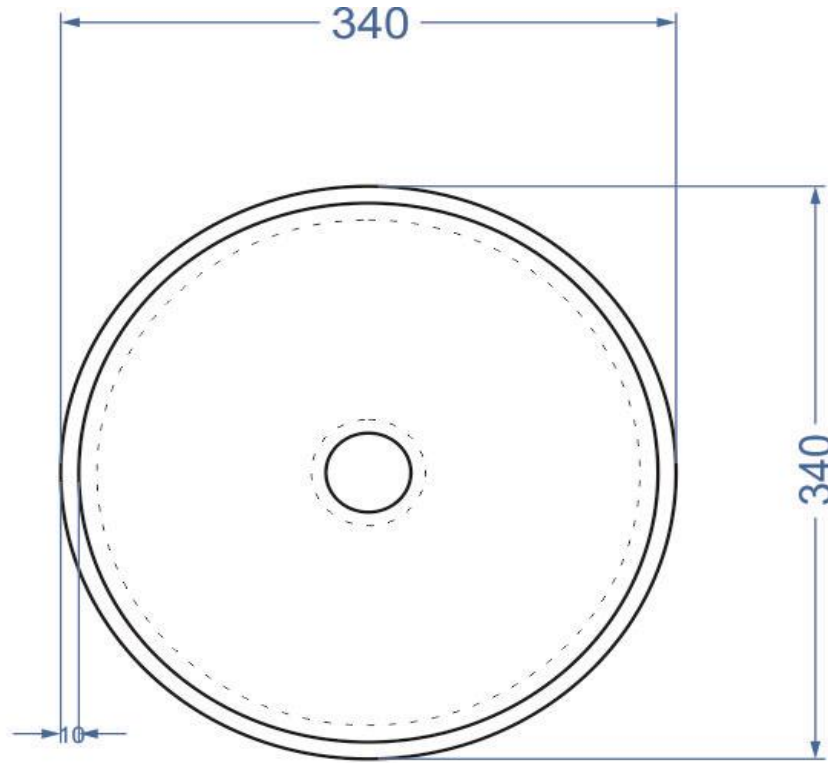

ROUND

Size: 34/34/9 sm

Weight: 8 kg

The sink combines simplicity, conciseness, compact size and low price.

Colors

Graphit

Grey

Terracotta

Pink

White

It is possible to select the color according to RAL

Sizes (mm.)

Eco
Minimum of harmful additives

UV stable
Installation is possible both indoors and outdoors

Waterproof
Coating with a special varnish prevents the absorption of liquids