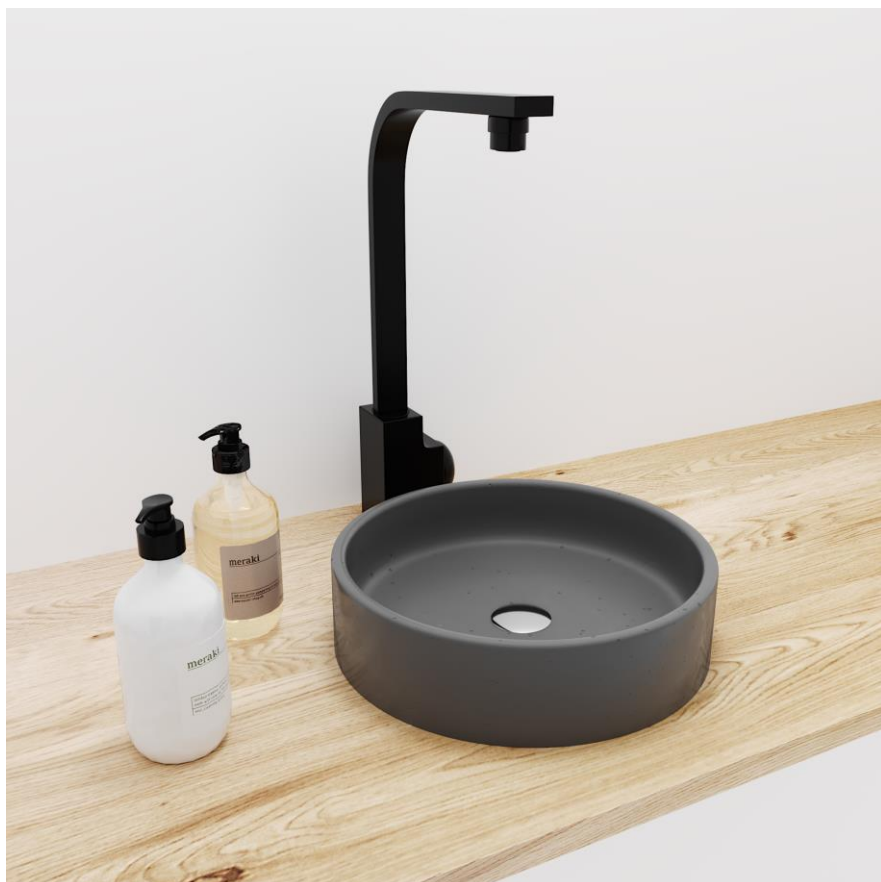

ROUND

Size: 34/34/9 sm

Weight: 8 kg

The sink combines simplicity, conciseness, compact size and low price.

Colors

Graphit

Grey

Terracotta

Pink

White

It is possible to select the color according to RAL

Sizes (mm.)

Eco
Minimum of harmful additives

UV stable
Installation is possible both indoors and outdoors

Waterproof
Coating with a special varnish prevents the absorption of liquids