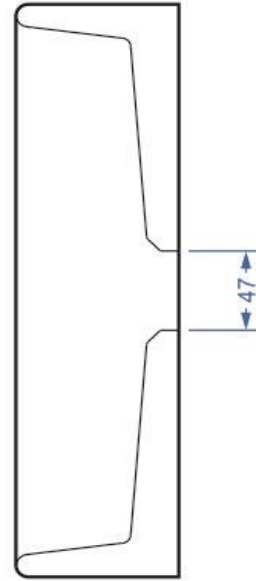

ROUND

Size: 34/34/9 sm

Weight: 8 kg

The sink combines simplicity, conciseness, compact size and low price.

Colors

Graphit

Grey

Terracotta

Pink

White

It is possible to select the color according to RAL

Sizes (mm.)

Eco
Minimum of harmful additives

UV stable
Installation is possible both indoors and outdoors

Waterproof
Coating with a special varnish prevents the absorption of liquids