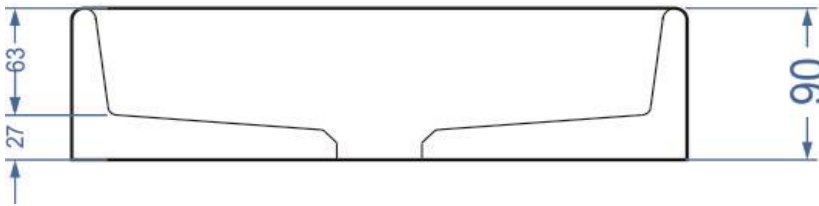

ROUND

Size: 34/34/9 sm

Weight: 8 kg

The sink combines simplicity, conciseness, compact size and low price.

Colors

Graphit

Grey

Terracotta

Pink

White

It is possible to select the color according to RAL

Sizes (mm.)

Eco
Minimum of harmful additives

UV stable
Installation is possible both indoors and outdoors

Waterproof
Coating with a special varnish prevents the absorption of liquids