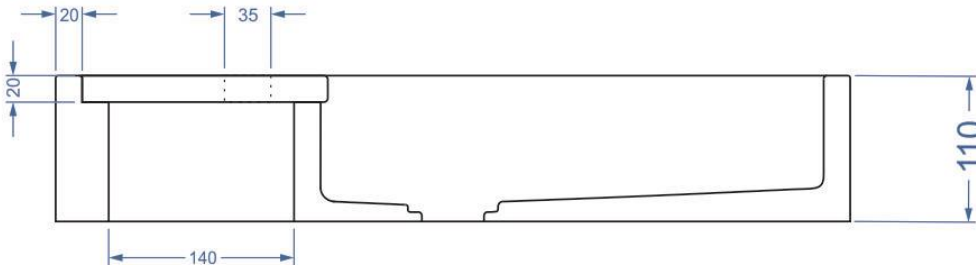

PITER

Size: 60/40/11 sm

Weight: 25 kg

Unique sink with a wooden insert in the area of the mixer made of solid oak. It looks beautiful, concise and expensive. At the same time, the cost of this sink is much lower than the joy of its daily use.

Colors

Graphit

Grey

Terracotta

Pink

White

It is possible to select the color according to RAL

Sizes (mm.)