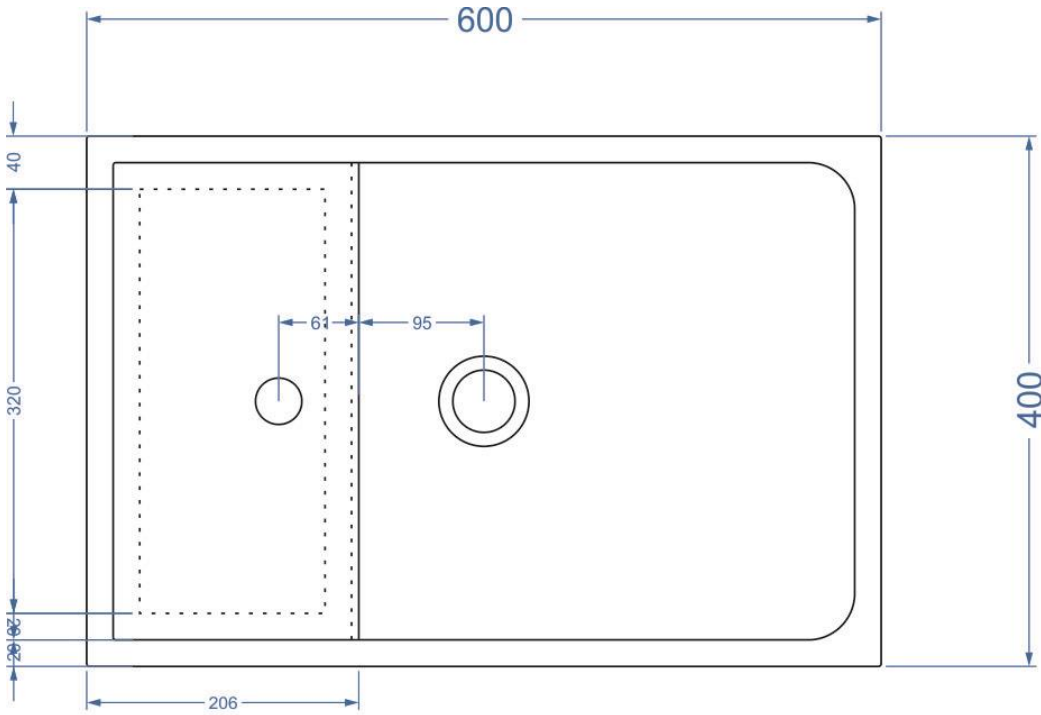

PITER

Size: 60/40/11 sm

Weight: 25 kg

Unique sink with a wooden insert in the area of the mixer made of solid oak. It looks beautiful, concise and expensive. At the same time, the cost of this sink is much lower than the joy of its daily use.

Colors

Graphit

Grey

Terracotta

Pink

White

It is possible to select the color according to RAL

Sizes (mm.)