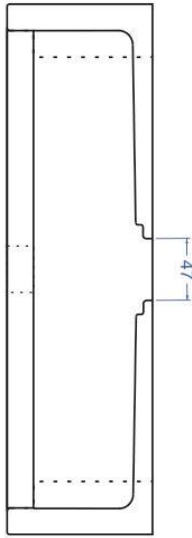

PITER

Size: 60/40/11 sm

Weight: 25 kg

Unique sink with a wooden insert in the area of the mixer made of solid oak. It looks beautiful, concise and expensive. At the same time, the cost of this sink is much lower than the joy of its daily use.

Colors

Graphit

Grey

Terracotta

Pink

White

It is possible to select the color according to RAL

Sizes (mm.)