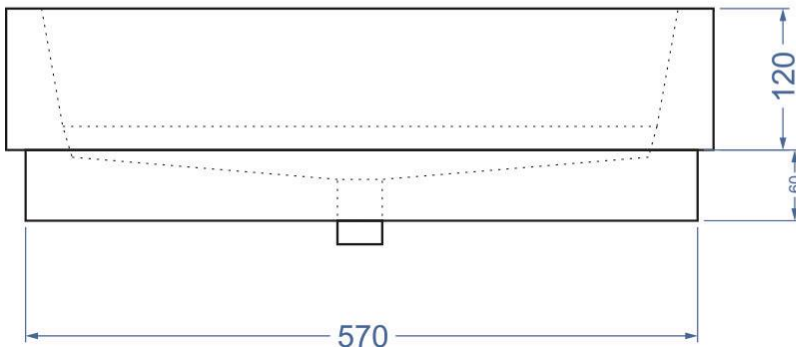

MARIANA

Size: 60/40/12 sm

Weight: 30 kg

The MARIANA slotted sink combines the brutality of concrete, the elegance of straight lines and the mystery of the Mariana Trench, hence the name of this work of concrete art.

Colors

Graphit

Grey

Terracotta

Pink

White

It is possible to select the color according to RAL

Sizes (mm.)