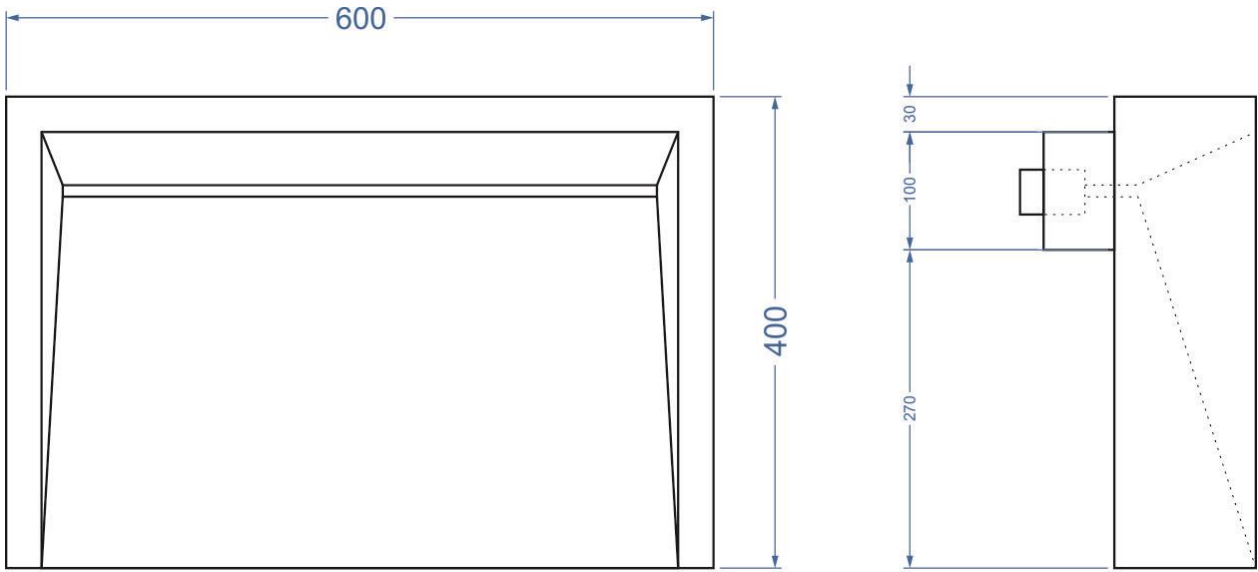

Sizes (mm.)

Eco
Minimum of harmful additives

UV stable
Installation is possible both indoors and outdoors

Waterproof
Coating with a special varnish prevents the absorption of liquids

High strength
Due to the strengthening additives, the products are very strong

Long service life
The service life of concrete products is calculated in decades

Exclusive
Each product has a unique texture and aesthetics