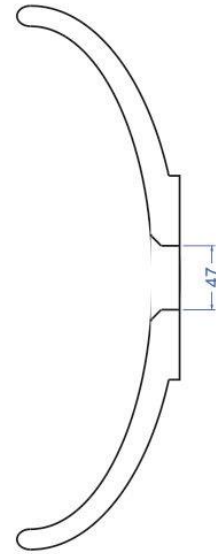

SFERA

Size: 40/40/12 sm

Weight: 8 kg

Thin-walled concrete washbasin with a classic round shape, which makes it easier to care for concrete. It stands apart due to its unique exterior texture and makes every bathroom item absolutely original.

Colors

Graphit

Grey

Terracotta

Pink

White

It is possible to select the color according to RAL

Sizes (mm.)