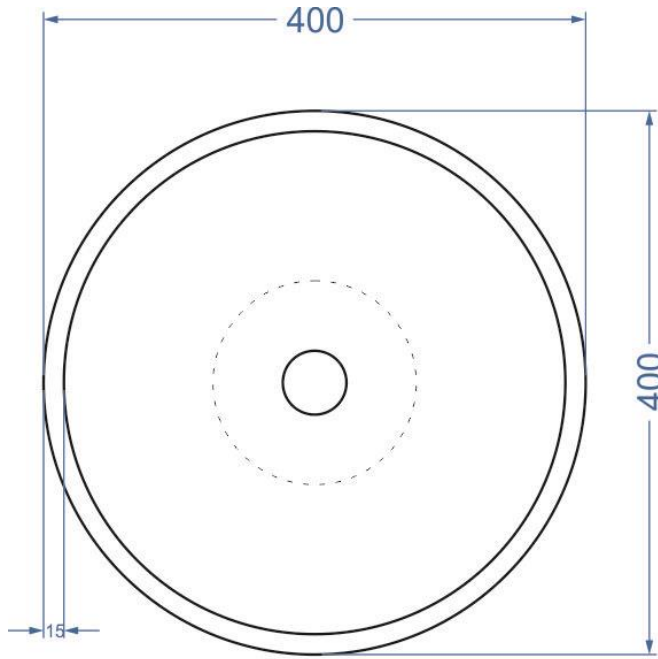

SFERA

Size: 40/40/12 sm

Weight: 8 kg

Thin-walled concrete washbasin with a classic round shape, which makes it easier to care for concrete. It stands apart due to its unique exterior texture and makes every bathroom item absolutely original.

Colors

Graphit

Grey

Terracotta

Pink

White

It is possible to select the color according to RAL

Sizes (mm.)