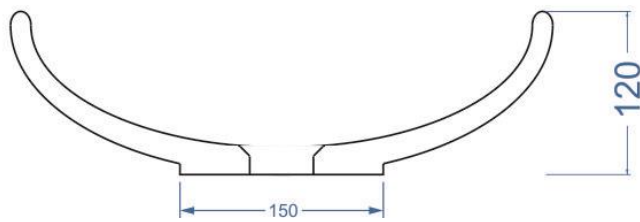

SFERA

Size: 40/40/12 sm

Weight: 8 kg

Thin-walled concrete washbasin with a classic round shape, which makes it easier to care for concrete. It stands apart due to its unique exterior texture and makes every bathroom item absolutely original.

Colors

Graphit

Grey

Terracotta

Pink

White

It is possible to select the color according to RAL

Sizes (mm.)